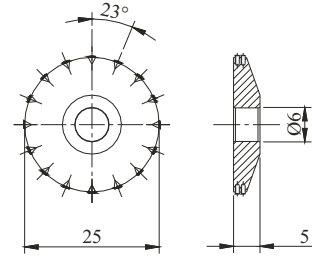

Roller Dressers

Tool Code
RDG6

Diamond Grade
Natural

Diamond Qty.
6

Tool Code
RDG8

Diamond Grade
Natural

Diamond Qty.
8

Tool Code
RDN16

Diamond Grade
Needle

Diamond Qty.
16

Tool Code
RDN32

Diamond Grade
Needle

Diamond Qty.
32

Tool Code
RDN64

Diamond Grade
Needle

Diamond Qty.
64