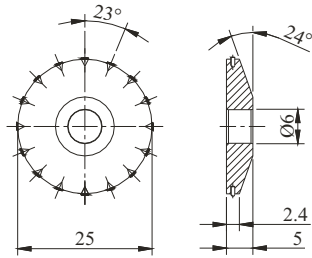

Roller Dressers

Tool Code
RDG6

Diamond Grade
Natural

Diamond Qty.
6

Tool Code
RDG8

Diamond Grade
Natural

Diamond Qty.
8

Tool Code
RDN16

Diamond Grade
Needle

Diamond Qty.
16

Tool Code
RDN32

Diamond Grade
Needle

Diamond Qty.
32

Tool Code
RDN64

Diamond Grade
Needle

Diamond Qty.
64